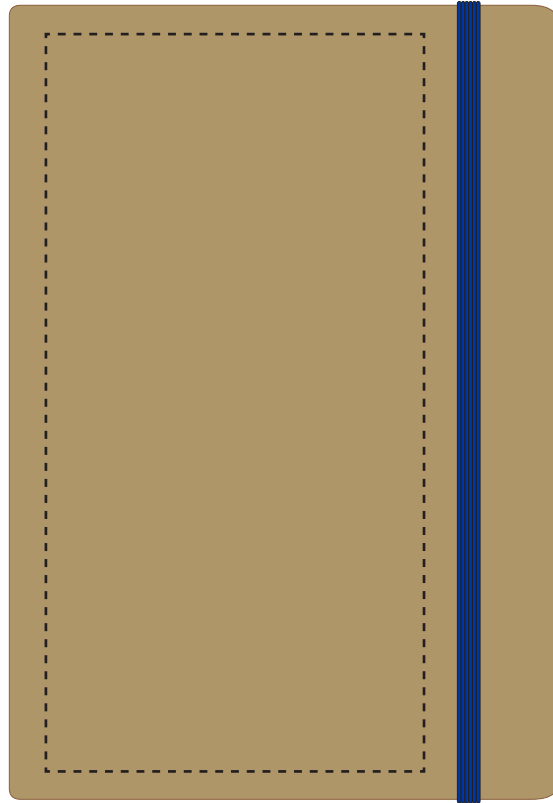

Your Ref:	Quantity:	Product Code: QS0545
Our Ref:	Version: 1	Product Colour: BLUE

PRINTING CONCERNS: SMALL DETAILS WILL FILL**PRODUCT INFO: DUE TO THE NATURE OF THE PRODUCT THE PRINT POSITION MAY VARY BY 2 - 3 MM**

We stock this item in the following colours

**PANTONE REFERENCE(S)**

Full colour printing

ARTWORK SCALE 50%

- CENTRED TO PRINT AREA
- CENTRED TO NOTEBOOK

Product Image for visualisation
- colours may vary

**The dashed line is to demonstrate print area and will not appear on your printed item****PLEASE NOTE:**

To proceed, please approve visual via the online system.

ARTWORK SCALE 100%

Max print area: 195mm x 100mm